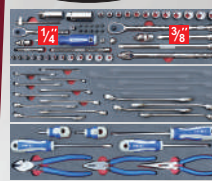

CAMO HOODIE FREE with CRANBERRY Roll Cabs only