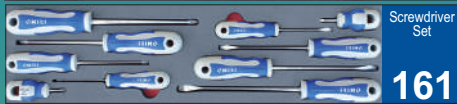

3/4 Socket Set
134

1" Impact Socket Set
937

Soft Grip Spanner Set
970

10mm Spanner Set
969

Short Combination Spanner Set
228

Ratcheting Spanner Set
225

Nut Driver Set
226

Screwdriver Set
161